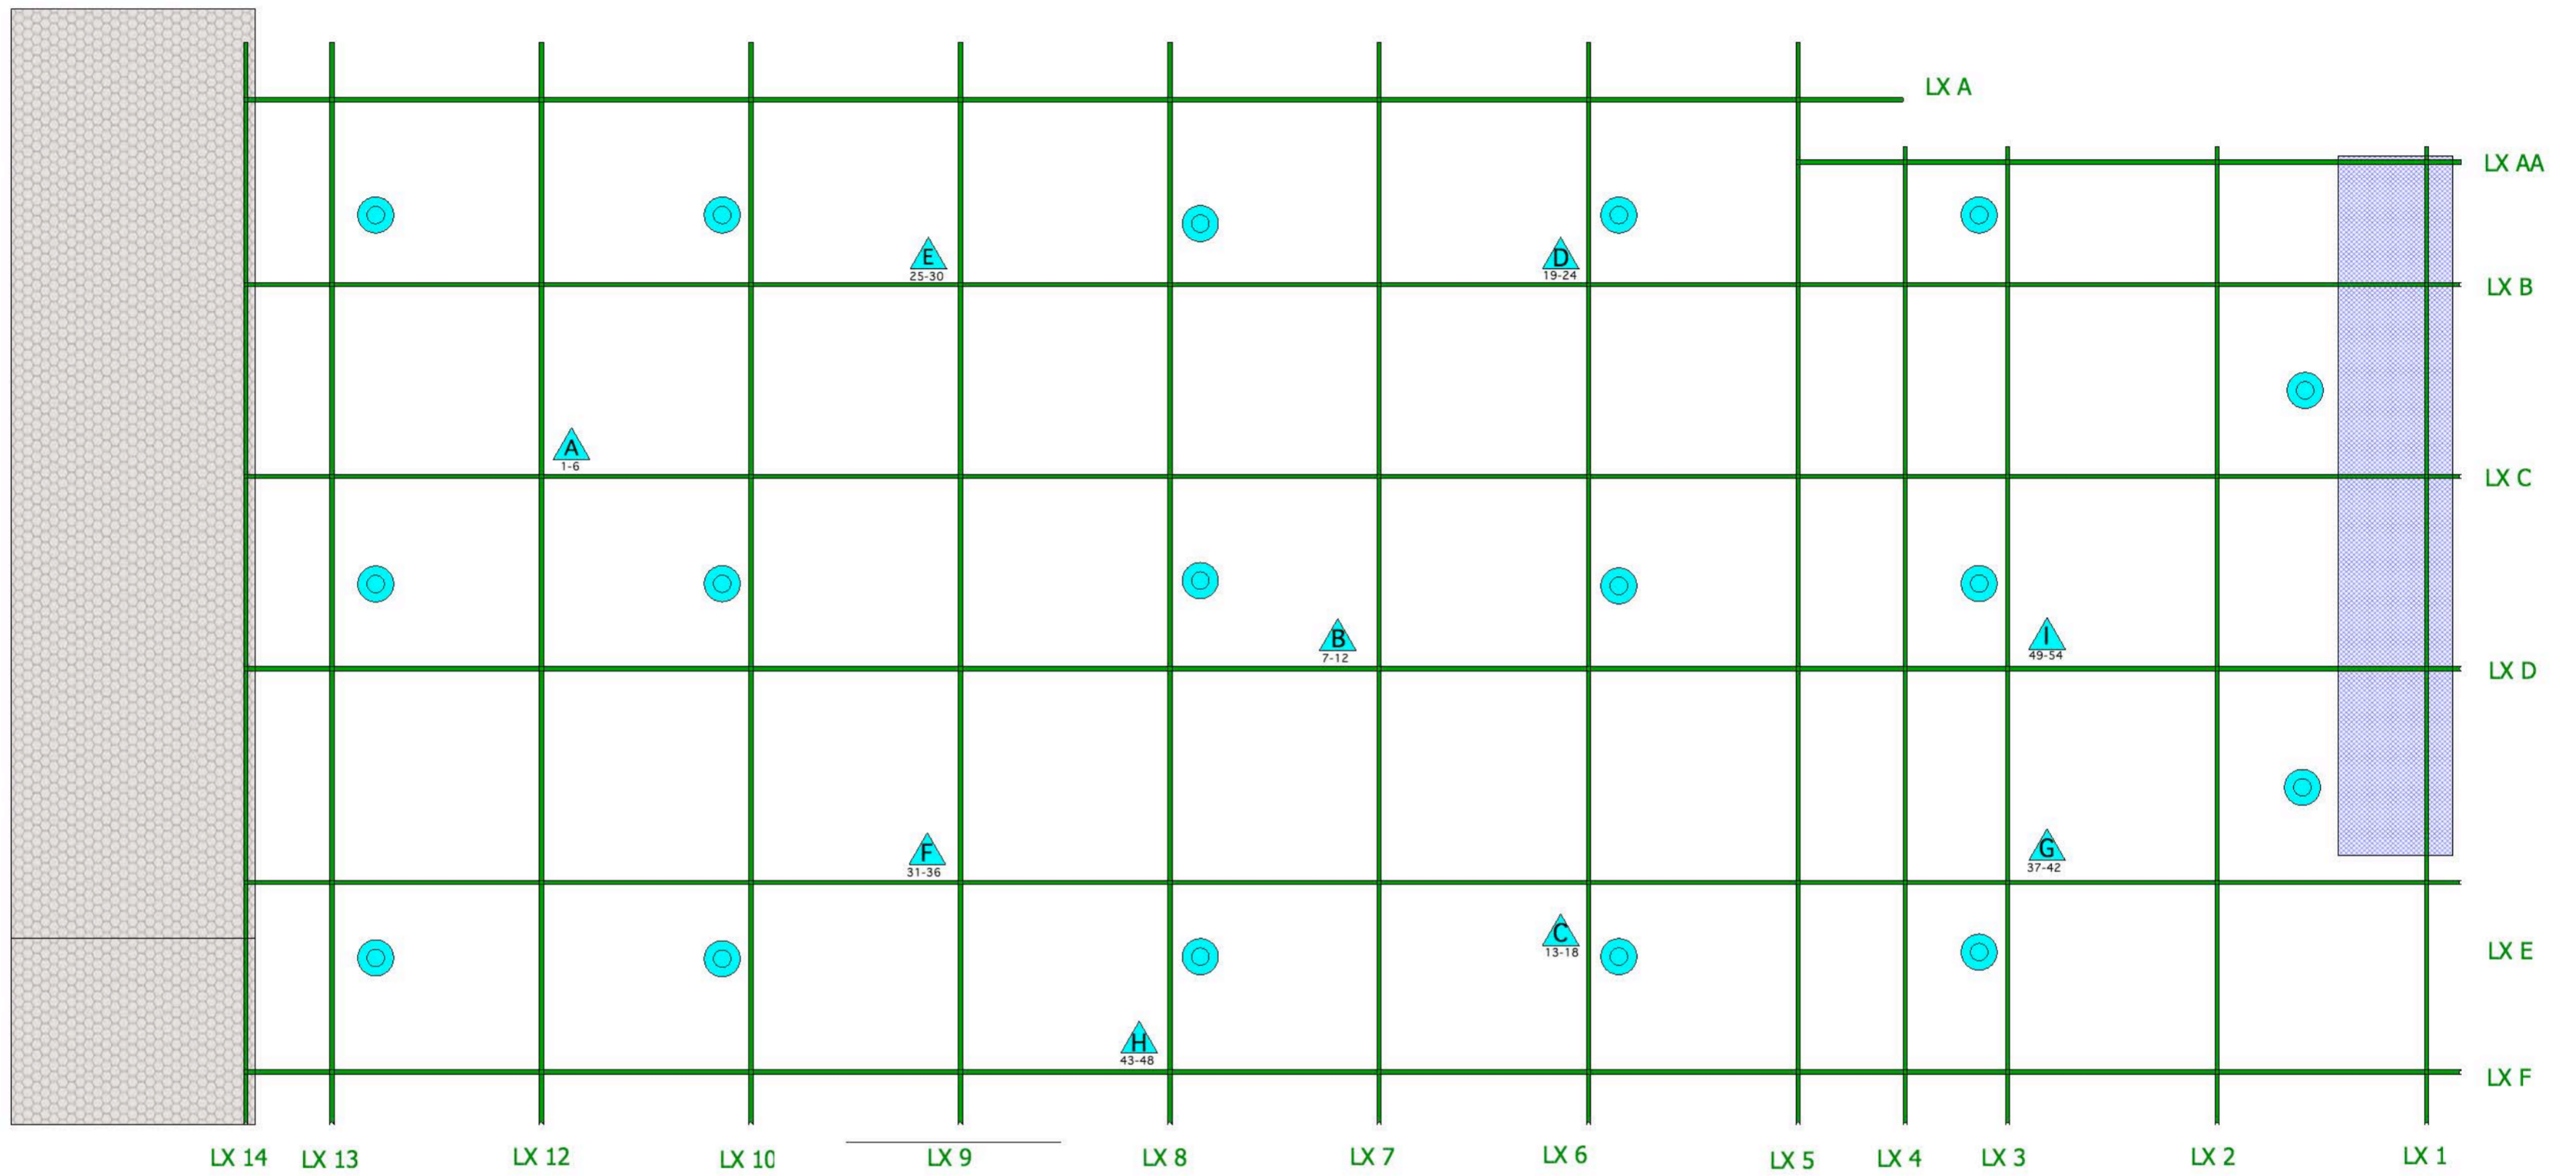

PAL Vancouver Studio Theatre
House Hang
 Lighting Design: Sean Malmas

Date: January 2013
 Scale: 1/4
 Drafting: Jesse Frank

- Curtain Track
- Technical Bridge
- Storage Shelf

- Hou
- Soca Head

- 12 X Source 4 Zoom
- 8 X 6" Fresnel
- 8 X Par 64
- 4 X Colortran Ellipsoidal

House

Soca Head

12 X Source 4 Zoom

8 X Par 64

8 X 6" Fresnel

4 X Colortran Ellipsoidal

PAL Vancouver Studio Theatre

Date: January 2013
 Scale: 1/4
 Drafting: Jesse Frank

 Technical Bridge
 Storage Shelf

 House
 Soca Head