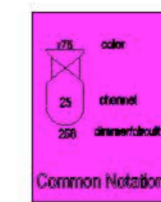

PAL Vancouver Studio Theatre
House Hang
 Lighting Design: Sean Malmas

Date: January 2013
 Scale: 1/4
 Drafting: Jesse Frank

- Curtain Track
- Technical Bridge
- Storage Shelf

- Hou
- Soca Head

- 12 X Source 4 Zoom
- 8 X 6" Fresnel
- 8 X Par 64
- 4 X Colortran Ellipsoidal