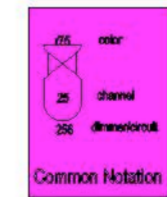

PAL Vancouver Studio Theatre
House Hang
 Lighting Design: Sean Malmas

Date: January 2013
 Scale: 1/4
 Drafting: Jesse Frank

- Curtain Track
- Technical Bridge
- Storage Shelf

- Hou
- Soca Head

- 12 X Source 4 Zoom
- 8 X 6" Fresnel
- 8 X Par 64
- 4 X Colortran Ellipsoidal

PAL Vancouver Studio Theatre

House Hang

Lighting Design: Sean Malmas

Date: January 2013

Scale: 1/4

Drafting: Jesse Frank

Technical Bridge

Storage Shelf

House

Soca Head

12 X Source 4 Zoom

8 X Par 64

8 X 6" Fresnel

4 X Colortran Ellipsoidal

PAL Vancouver Studio Theatre

Date: January 2013
 Scale: 1/4
 Drafting: Jesse Frank