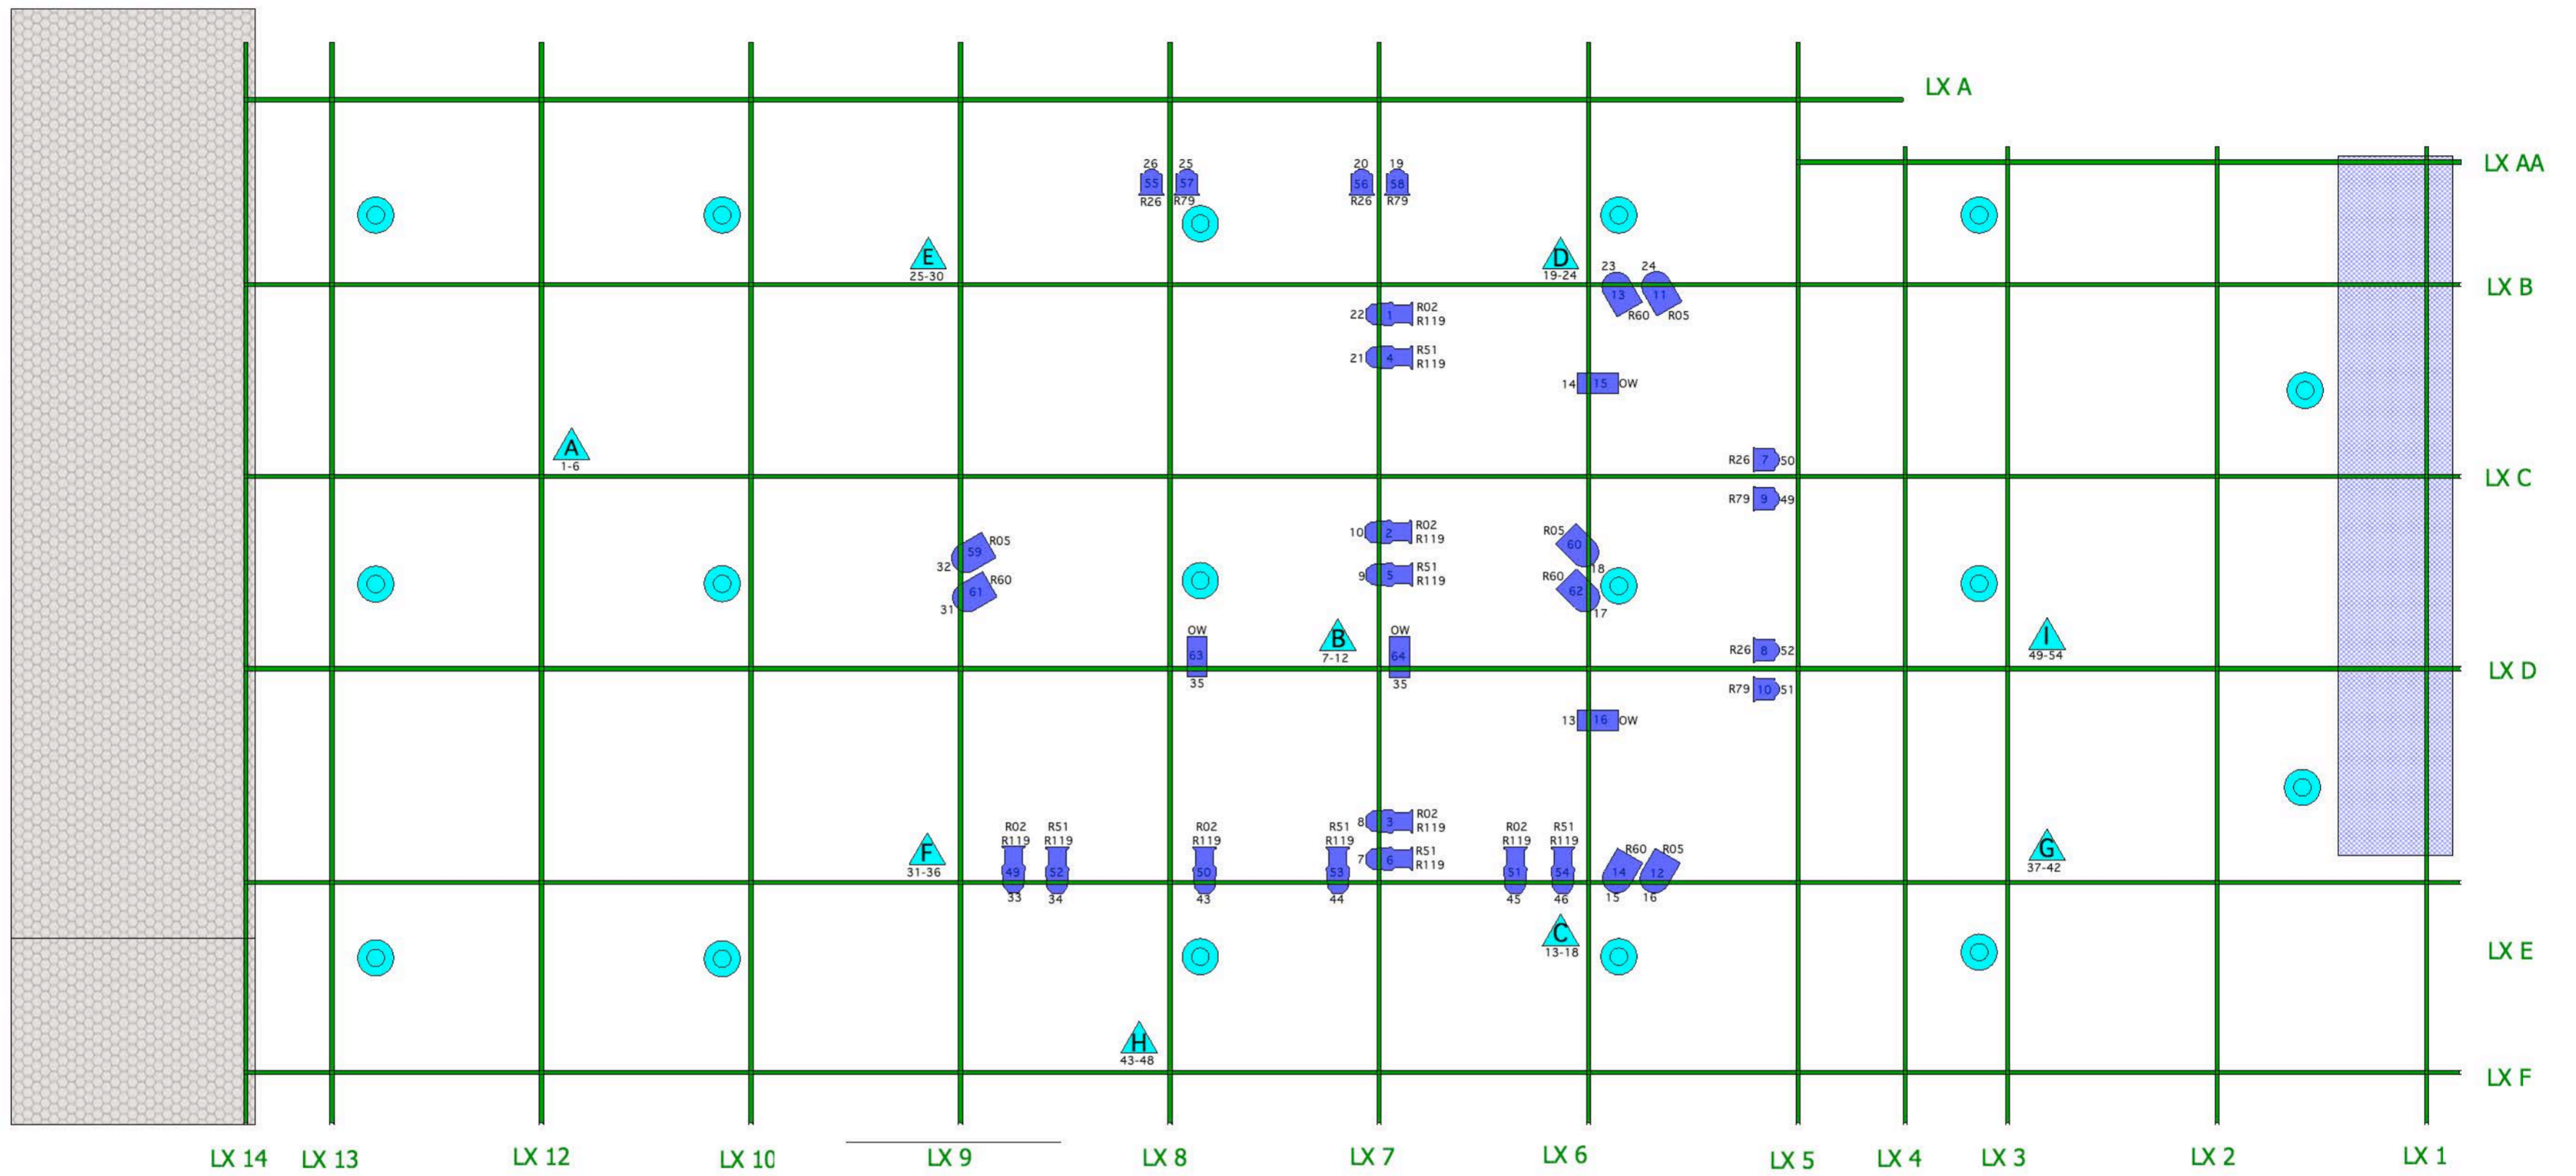

PAL Vancouver Studio Theatre
House Hang
 Lighting Design: Sean Malmas

Date: January 2013
 Scale: 1/4
 Drafting: Jesse Frank

- Curtain Track
- Technical Bridge
- Storage Shelf

- Hou
- Soca Head

- 12 X Source 4 Zoom
- 8 X 6" Fresnel
- 8 X Par 64
- 4 X Colortran Ellipsoidal

PAL Vancouver Studio Theatre

House Hang

Lighting Design: Sean Malmas

Date: January 2013

Scale: 1/4

Drafting: Jesse Frank

Technical Bridge

Storage Shelf

House

Soca Head

12 X Source 4 Zoom

8 X Par 64

8 X 6" Fresnel

4 X Colortran Ellipsoidal

PAL Vancouver Studio Theatre

Date: January 2013
 Scale: 1/4
 Drafting: Jesse Frank

 Technical Bridge
 Storage Shelf

 House
 Soca Head